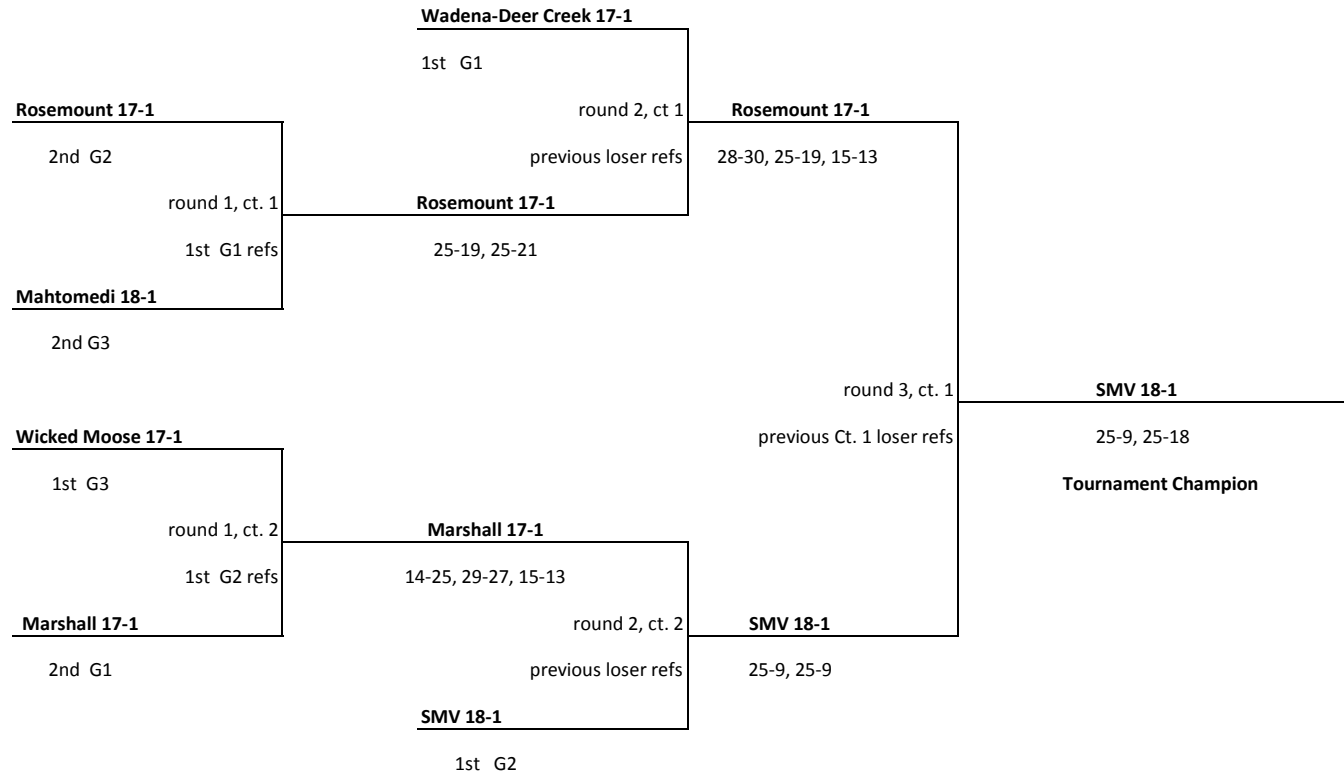

Wayzata HS, Sunday May 2nd, 17s/18s Tournament, Pool Play Matches

Sun 5/02/10 9:00 a.m, Court 5, Pool S2		Match W	Match L	Game W	Game L	Match %	Game %	Point %	Finish
Loser CM1	SMV 17-1	2	1	4	2	66.7	66.7	52.3	2
Loser CM2	Fire 17-1	1	2	2	4	33.3	33.3	43.2	3
4th P3	Club ICE 17-1	0	3	0	6	0.0	0.0	43.0	4
4th P2	South Fargo 18 Black	3	0	6	0	100.0	100.0	62.0	1

Match #1	A vs. C	Game 1	Game 2	Game 3
SMV 17-1		26	25	
Club ICE 17-1		24	22	
Match #2	B vs. D	Game 1	Game 2	Game 3
Fire 17-1		12	15	
South Fargo 18 Black		25	25	
Match #3	A vs. D	Game 1	Game 2	Game 3
SMV 17-1		14	20	
South Fargo 18 Black		25	25	
Match #4	B vs. C	Game 1	Game 2	Game 3
Fire 17-1		25	25	
Club ICE 17-1		15	22	
Match #5	C vs. D	Game 1	Game 2	Game 3
Club ICE 17-1		19	12	
South Fargo 18 Black		25	25	
Match #6	A vs. B	Game 1	Game 2	Game 3
SMV 17-1		25	25	
Fire 17-1		14	13	

Wayzata HS, Sunday May 2nd, 17s/18s Tournament, Gold Playoffs