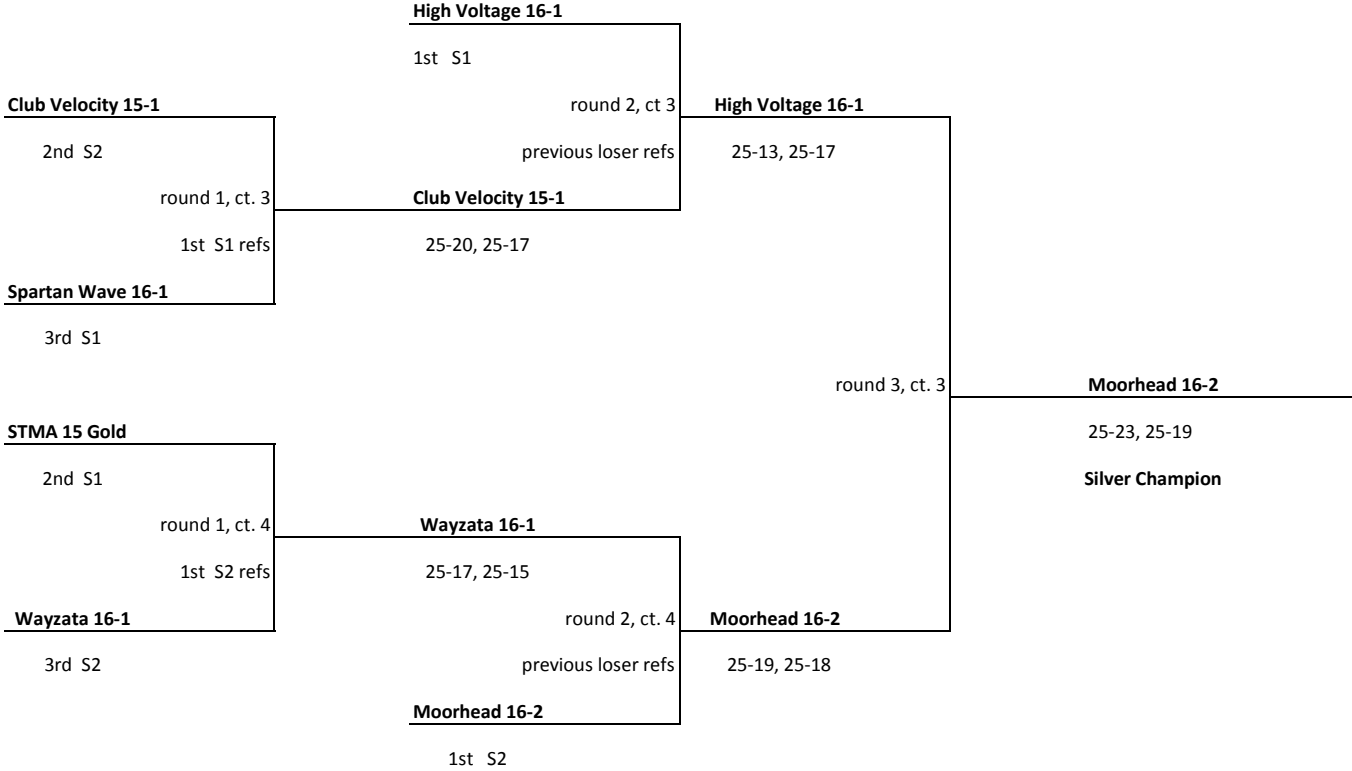

Ralia Sports Center, Sunday May 2nd, 15s/16s Tournament, Silver Playoffs