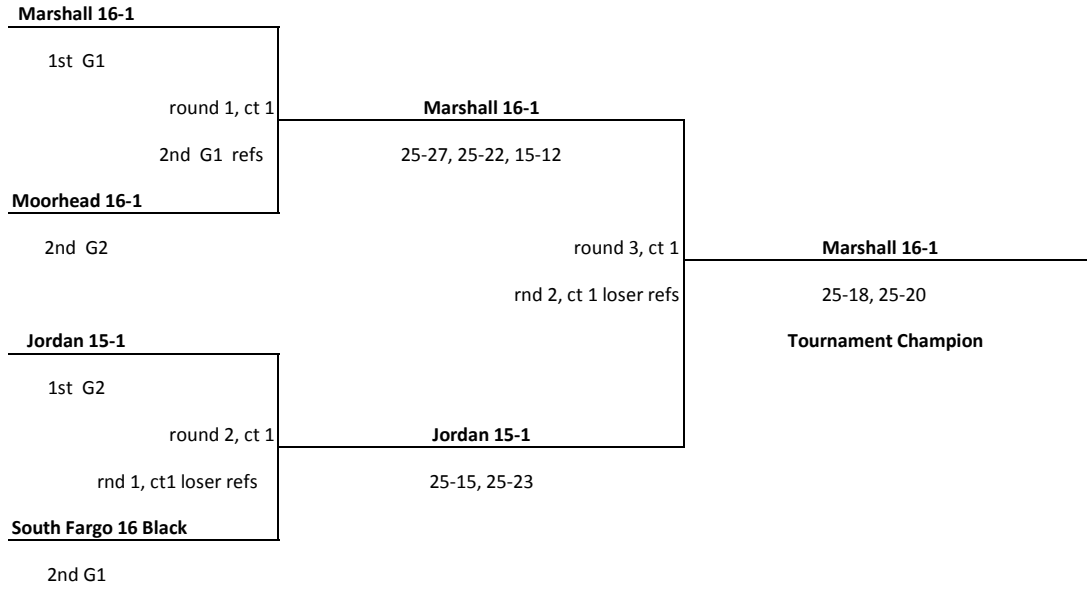

Ralia Sports Center, Sunday May 2nd, 15s/16s Tournament, Pool Play

Sun 5/02/10 9:30 a.m, Court 3, Pool S1		Match W	Match L	Game W	Game L	Match %	Game %	Point %	Finish
2nd Pool C	High Voltage 16-1	2	0	4	1	100.0	80.0	#DIV/0!	1
4th Pool 4	STMA 15 Gold	1	1	3	3	50.0	50.0	#DIV/0!	2
3rd Pool B	Spartan Wave 16-1	0	2	1	4	0.0	20.0	#DIV/0!	3

Match #1	A vs. C	Game 1	Game 2	Game 3
High Voltage 16-1				
Spartan Wave 16-1				
Match #2	B vs. C	Game 1	Game 2	Game 3
STMA 15 Gold				
Spartan Wave 16-1				
Match #3	A vs. B	Game 1	Game 2	Game 3
High Voltage 16-1				
STMA 15 Gold				

Ralia Sports Center, Sunday May 2nd, 15s/16s Tournament, Pool Play

Sun 5/02/10 9:30 a.m, Court 4, Pool S2		Match W	Match L	Game W	Game L	Match %	Game %	Point %	Finish
2nd Pool B	Wayzata 16-1	0	2	1	4	0.0	20.0	43.0	3
3rd Pool 4	Moorhead 16-2	2	0	4	2	100.0	66.7	52.7	1
3rd Pool C	Club Velocity 15-1	1	1	3	2	50.0	60.0	53.8	2

Match #1	A vs. C	Game 1	Game 2	Game 3
Wayzata 16-1		15	14	
Club Velocity 15-1		25	25	
Match #2	B vs. C	Game 1	Game 2	Game 3
Moorhead 16-2		22	25	15
Club Velocity 15-1		25	20	11
Match #3	A vs. B	Game 1	Game 2	Game 3
Wayzata 16-1		26	21	10
Moorhead 16-2		24	25	15

Ralia Sports Center, Sunday May 2nd, 15s/16s Tournament, Gold Playoffs