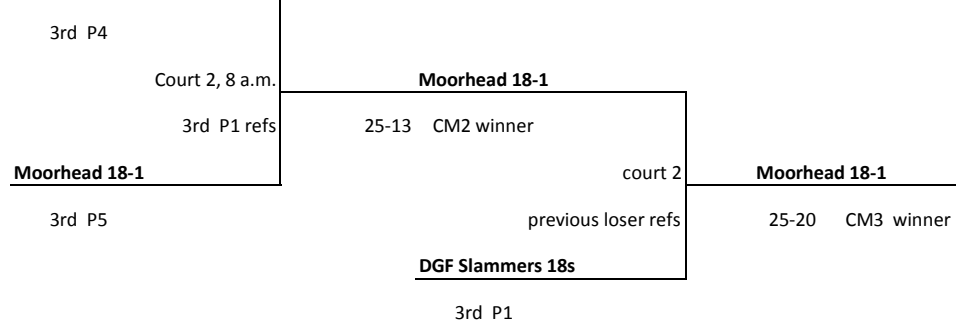

Match #1	A vs. C	Game 1	Game 2	Game 3
Wayzata 16-1		15	14	
Club Velocity 15-1		25	25	
Match #2	B vs. C	Game 1	Game 2	Game 3
Moorhead 16-2		22	25	15
Club Velocity 15-1		25	20	11
Match #3	A vs. B	Game 1	Game 2	Game 3
Wayzata 16-1		26	21	10
Moorhead 16-2		24	25	15

Ralia Sports Center, Sunday May 2nd, 15s/16s Tournament, Gold Playoffs

Ralia Sports Center, Sunday May 2nd, 15s/16s Tournament, Playoffs

Sun 5/02/10, Court 2	Match W	Match L	Game W	Game L	Match %	Game %	Point %	Finish
3rd Pool G1 South Fargo 16 Red					#DIV/0!	#DIV/0!	#DIV/0!	
3rd Pool G2 South Fargo 16 Gold					#DIV/0!	#DIV/0!	#DIV/0!	
4th Pool G2 South Fargo 16 White					#DIV/0!	#DIV/0!	#DIV/0!	
	Match #1	A vs. C	Game 1	Game 2	Game 3	** DID NOT PLAY THESE MATCHES**		
	Match #2	B vs. C	Game 1	Game 2	Game 3			
	Match #3	A vs. B	Game 1	Game 2	Game 3			

Ralia Sports Center, Sunday May 2nd, 15s/16s Tournament, Silver Playoffs

Wayzata HS, Sunday May 2nd, 17s/18s Tournament, Challenge Matches

Redwood Area 17s

Fire 17-1

Wayzata HS, Sunday May 2nd, 17s/18s Tournament, Pool Play Matches

Match #1	A vs. C	Game 1	Game 2	Game 3
Wadena-Deer Creek 17-1		25	25	
Marshall 17-1		9	23	
Match #2	B vs. D	Game 1	Game 2	Game 3
Wicked Moose 18-1		25	26	
Redwood Area 17s		15	24	
Match #3	A vs. D	Game 1	Game 2	Game 3
Wadena-Deer Creek 17-1		25	25	
Redwood Area 17s		16	13	
Match #4	B vs. C	Game 1	Game 2	Game 3
Wicked Moose 18-1		21	25	4
Marshall 17-1		25	22	15
Match #5	C vs. D	Game 1	Game 2	Game 3
Marshall 17-1		25	25	
Redwood Area 17s		10	16	
Match #6	A vs. B	Game 1	Game 2	Game 3
Wadena-Deer Creek 17-1		25	22	15
Wicked Moose 18-1		15	25	7