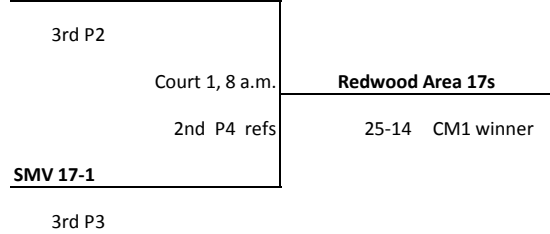

Wayzata HS, Sunday May 2nd, 17s/18s Tournament, Challenge Matches

Redwood Area 17s