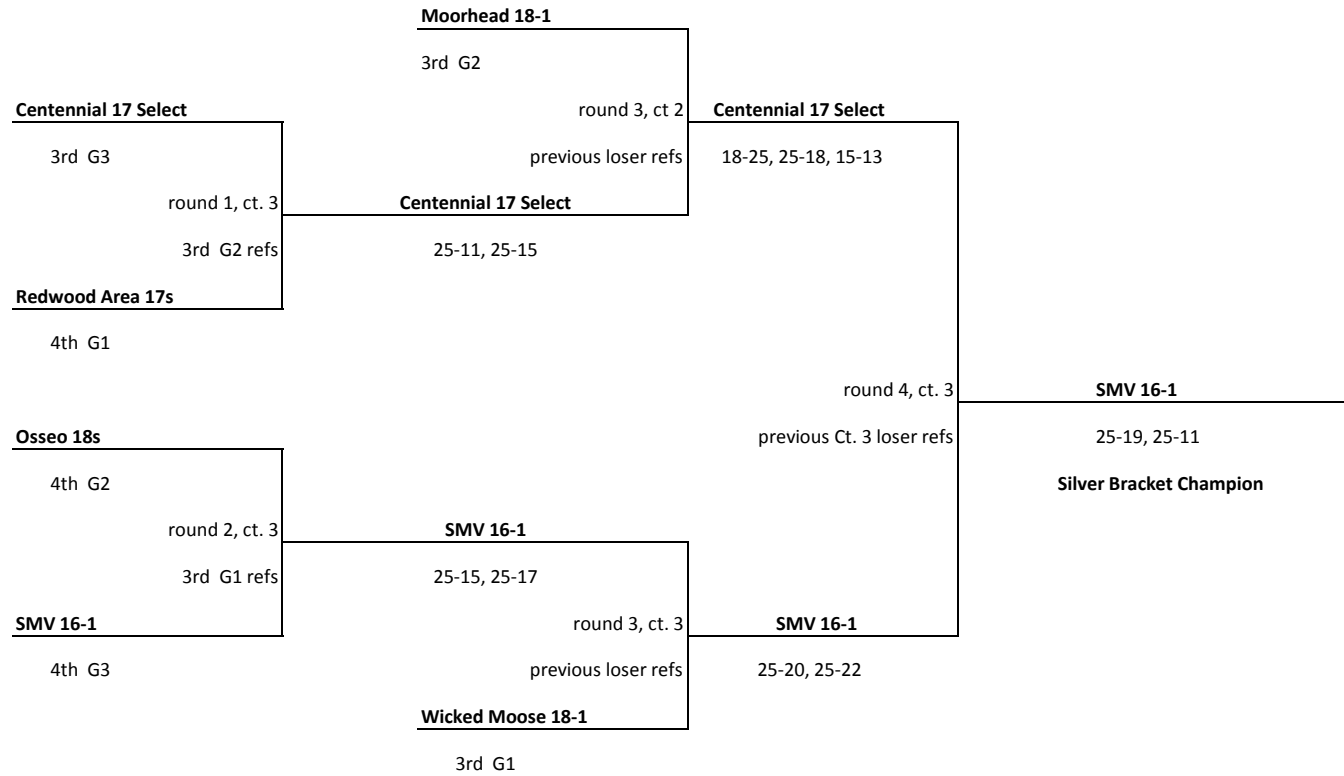

Wayzata HS, Sunday May 2nd, 17s/18s Tournament, Silver Playoffs